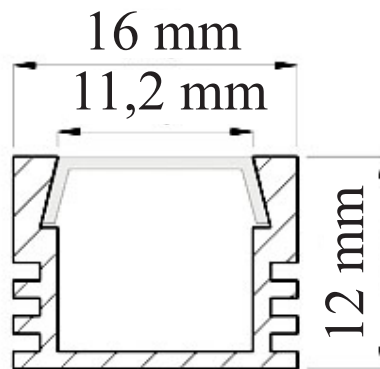

Technical Information
DAMPA® LED Line Light

Aluminium profile.
LED strip with optional color
change function:
mood lighting
indication lighting
emergency lighting possible.

DAMPA®
Marine Ceiling Systems